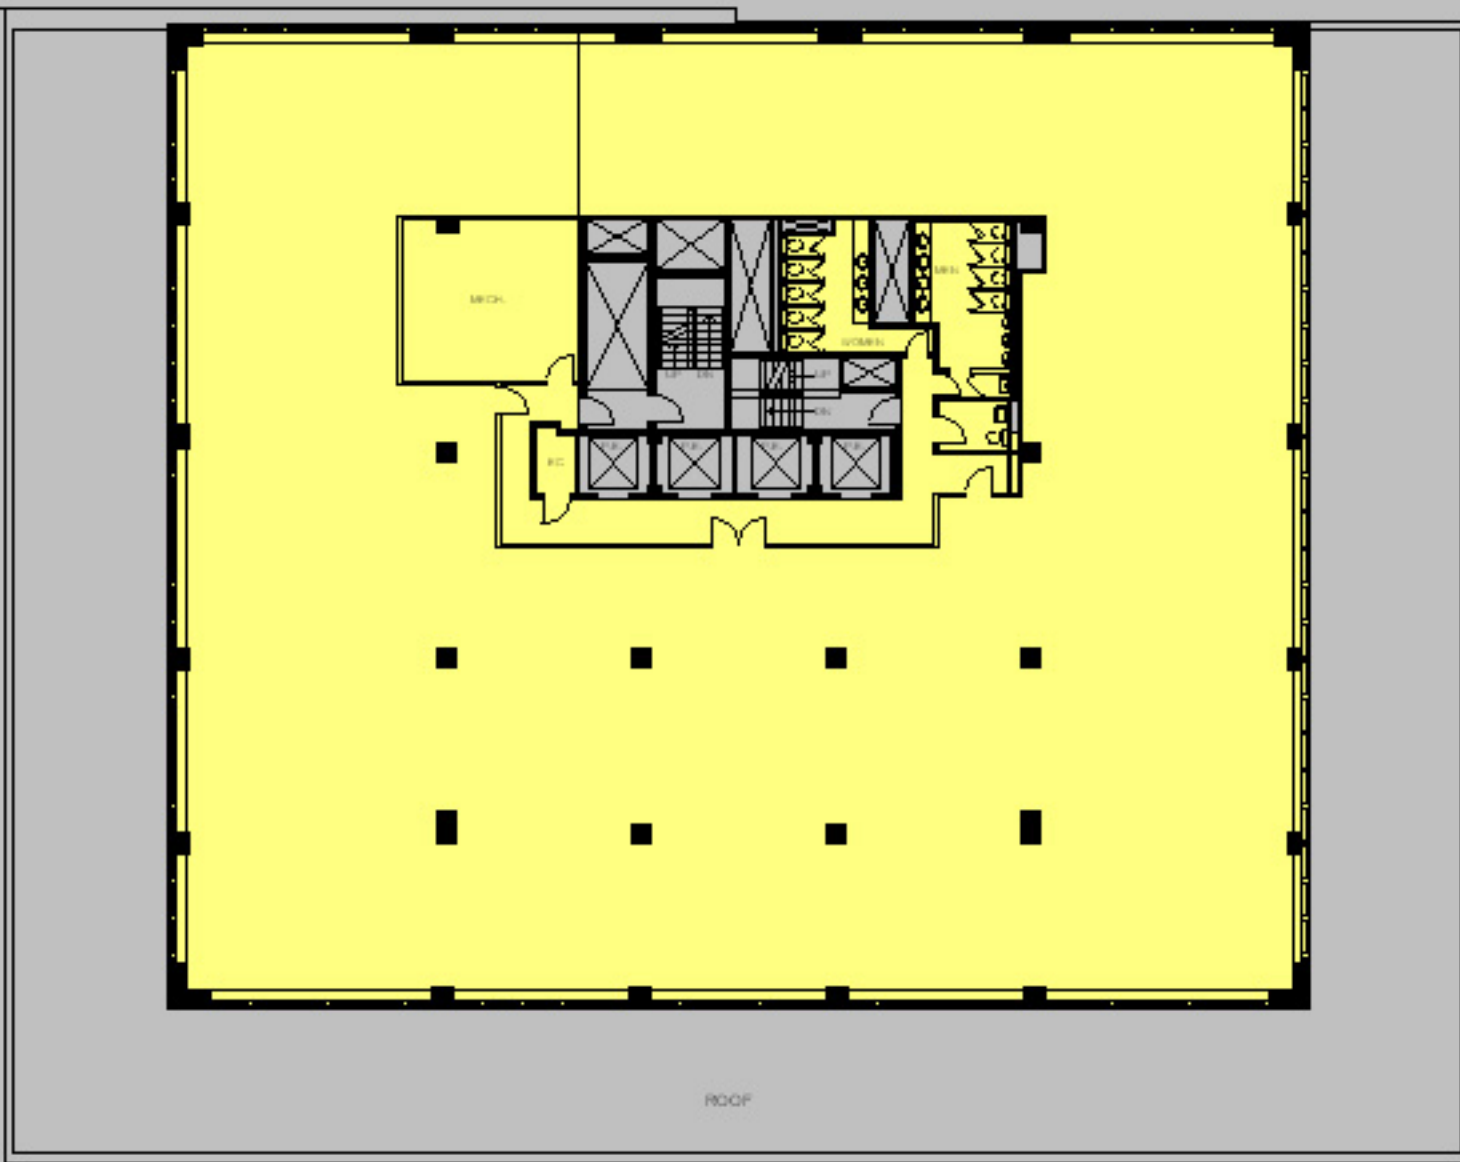

EAST 38 STREET

N

EAST 39 STREET

ROOF

ROOF BELOW

MADISON AVENUE

DISCLAIMER:  
THIS DRAWING WAS CREATED FOR LEASING PURPOSES ONLY. ALL DIMENSIONS ARE APPROXIMATE. DO NOT  
SCALE DRAWING. EXISTING CONDITIONS AND DIMENSIONS MAY VARY AND ARE TO BE FIELD VERIFIED.